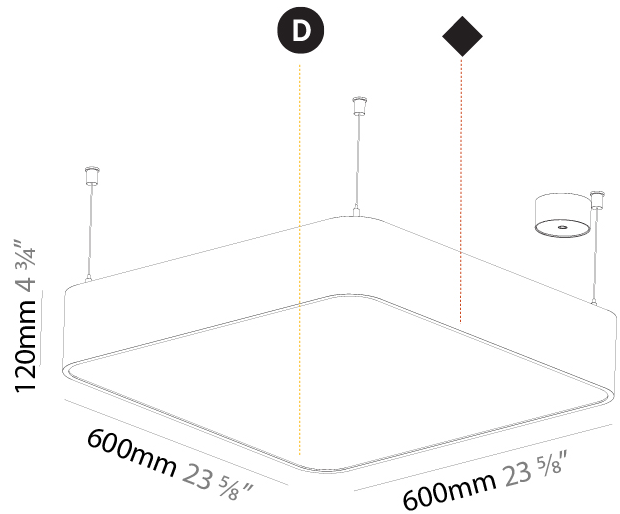

GENERAL

Series: Smoothy
Subseries: Smoothy Standard
Brand: Prolicht
Division: Architectural
Mounting Type: Suspension
Mounting Location: Ceiling
Subcategory: Ambient

PHYSICAL

Shape: Square
Length (mm): 600
Length (in): 23 5/8
Width (mm): 600
Width (in): 23 5/8
Height (mm): 120
Height (in): 4 3/4
Max. Overall Height (mm): 2120mm / 83-7/16
Max. Overall Height (in): 83 7/16
Light Distribution: Direct
Weight (kg): 10.86
Weight (lbs): 23.94
Diffuser: PMMA - Opal or Micro-Prism
Fixture Finish: SSR / BKV / CWI / CRY / HAB / LAG / UFT / ITA / RUA / RUR / MIC / FTG / MYG / TWT / LOD / PUS / FRO / FUP / KIA / POP / BLS / SPG / MEY / GOH / GUM / CHC / COM / ABZ / JAG / OBR / MOS / ROR
Fixture Material: Extruded Aluminum / Steel
Cable Details: 2000mm / 78 3/4"

ELECTRICAL

Lamp Type: LED (Zhaga Standard)
Input Wattage (W): 50
Total Output Wattage (W): 45
Dimming: Non-Dimmable
Driver Included: Yes
Driver Location: Integrated
Driver Type: Constant Current - Universal
Driver Class: Class 2
Input Voltage (V): 120 - 277
Constant Current (MA): 350
Upon Request: (Not included - see components) Integral: 0-10Vdc dimming / Phase dimming 120Vac only

LED

Color Temperature (°K): 3000 / 3500 / 4000
Max. Delivered Lumen (lm): 5520 / 5606 / 5720
CRI: >80 CRI
Efficiency (%): 82.7
Lamp Life (hrs): 50000

OPTICAL

RATINGS AND CERTIFICATIONS

Certified By: Certified for North American Standards
IP rating: IP20