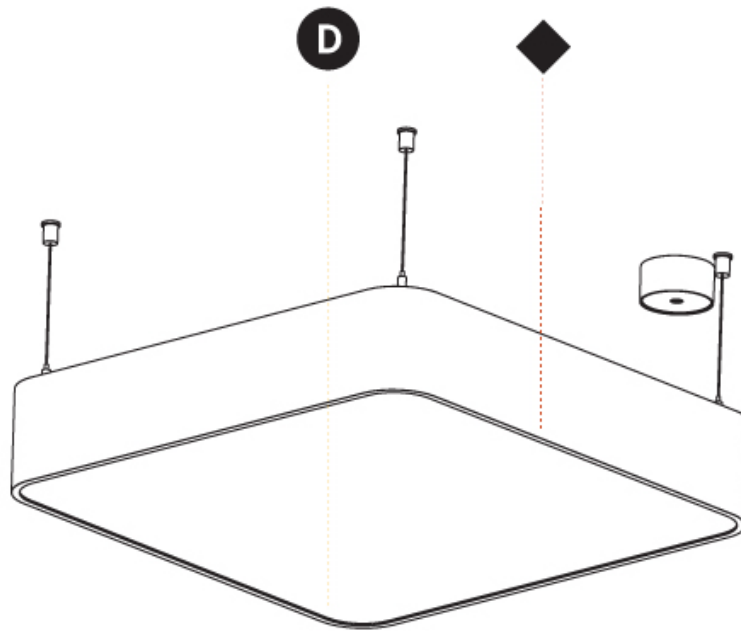

SMOOTHY STANDARD SUSPENSION

A31679-

PROJECT	_____
TYPE	_____
SPECIFIER	_____
QUANTITY	_____
DATE	_____

A