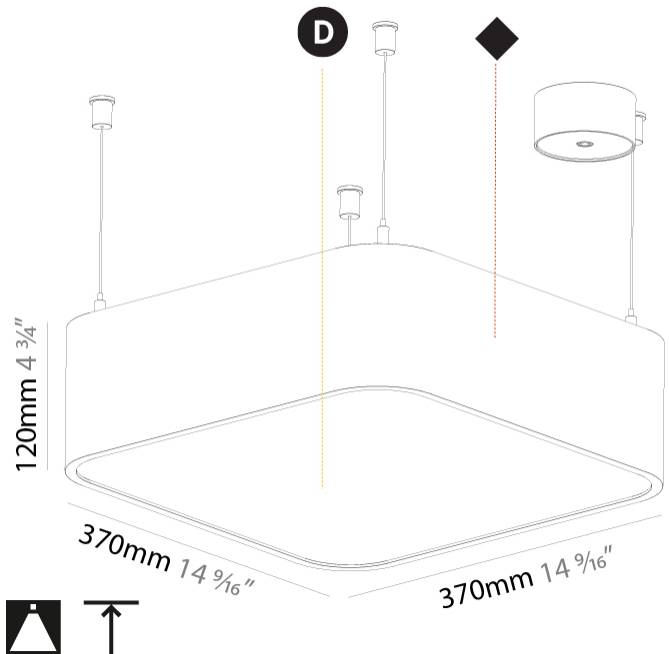

GENERAL

Series: Smoothy
Subseries: Smoothy Standard
Brand: Prolicht
Division: Architectural
Mounting Type: Suspension
Mounting Location: Ceiling
Subcategory: Ambient

PHYSICAL

Shape: Square
Length (mm): 370
Length (in): 14 ⁹/₁₆
Width (mm): 370
Width (in): 14 ⁹/₁₆
Height (mm): 120
Height (in): 4 ³/₄
Max. Overall Height (mm): 2120
Max. Overall Height (in): 83 ⁷/₁₆
Light Distribution: Direct
Weight (kg): 4.15
Weight (lbs): 9.13
Diffuser: PMMA - Opal or Micro-Prism
Fixture Finish: SSR / BKV / CWI / CRY / HAB / LAG / UFT / ITA / RUA / RUR / MIC / FTG / MYG / TWT / LOD / PUS / FRO / FUP / KIA / POP / BLS / SPG / MEY / GOH / GUM / CHC / COM / ABZ / JAG / OBR / MOS / ROR
Fixture Material: Extruded Aluminum / Steel
Cable Details: 2000mm / 78 3/4"

ELECTRICAL

Lamp Type: LED (Zhaga Standard)
Input Wattage (W): 12
Total Output Wattage (W): 10
Dimming: Non-Dimmable
Driver Included: Yes
Driver Location: Integrated
Driver Type: Constant Current - Universal
Driver Class: Class 2
Input Voltage (V): 120 - 277
Constant Current (MA): 350
Upon Request: (Not included - see components) Integral: 0-10Vdc dimming / Phase dimming 120Vac only

LED

Color Temperature (°K): 3000 / 3500 / 4000
Max. Delivered Lumen (lm): 1380 / 1401 / 1430
CRI: >80 CRI
Efficiency (%): 82.7
Lamp Life (hrs): 50000

OPTICAL

RATINGS AND CERTIFICATIONS

Certified By: Certified for North American Standards
IP rating: IP20